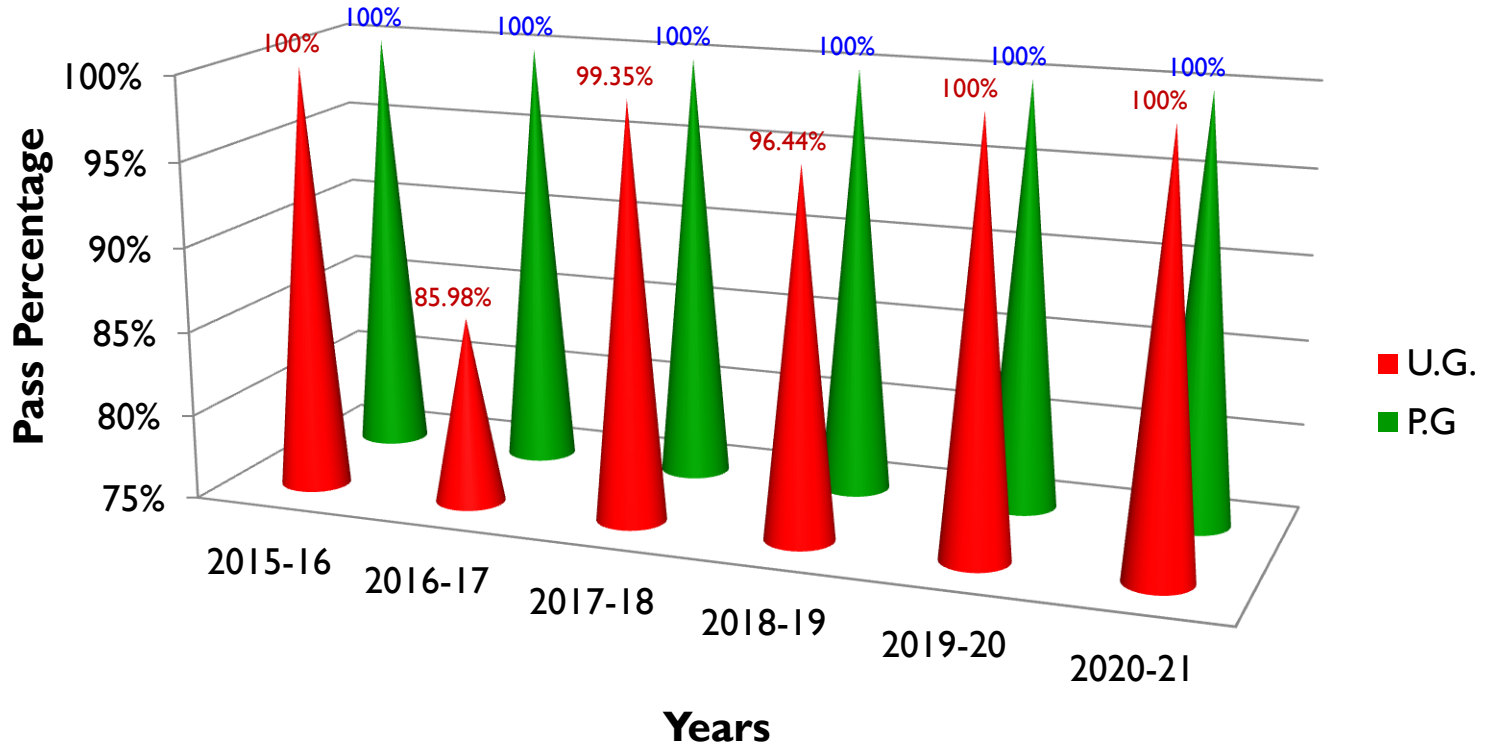

POST GRADUATION SOCIOLOGY

TEACHER – STUDENTS RATIO

Subject	Class	
Sociology	B.A.	M.A.
	1:182	1:11

PASS PERCENTAGE

YEAR	U.G.	P.G
2015-16	100%	100%
2016-17	85.98%	100%
2017-18	99.35%	100%
2018-19	96.44%	100%
2019-20	100%	100%
2020-21	100%	100%

PASS PERCENTAGE

DEPARTMENT TOPPERS

YEAR	NAME OF STUDENT	PERCENTAGE
2015-16	DINESH NISHAD	62.15%
2016-17	SHALINI JAISWAL	65.75%
2017-18	SATISH KUMAR	65.2%
2018-19	SEJAL	65.8%
2019-20	SANGEETA	71.9%
2020-21	GEETA	77.25%