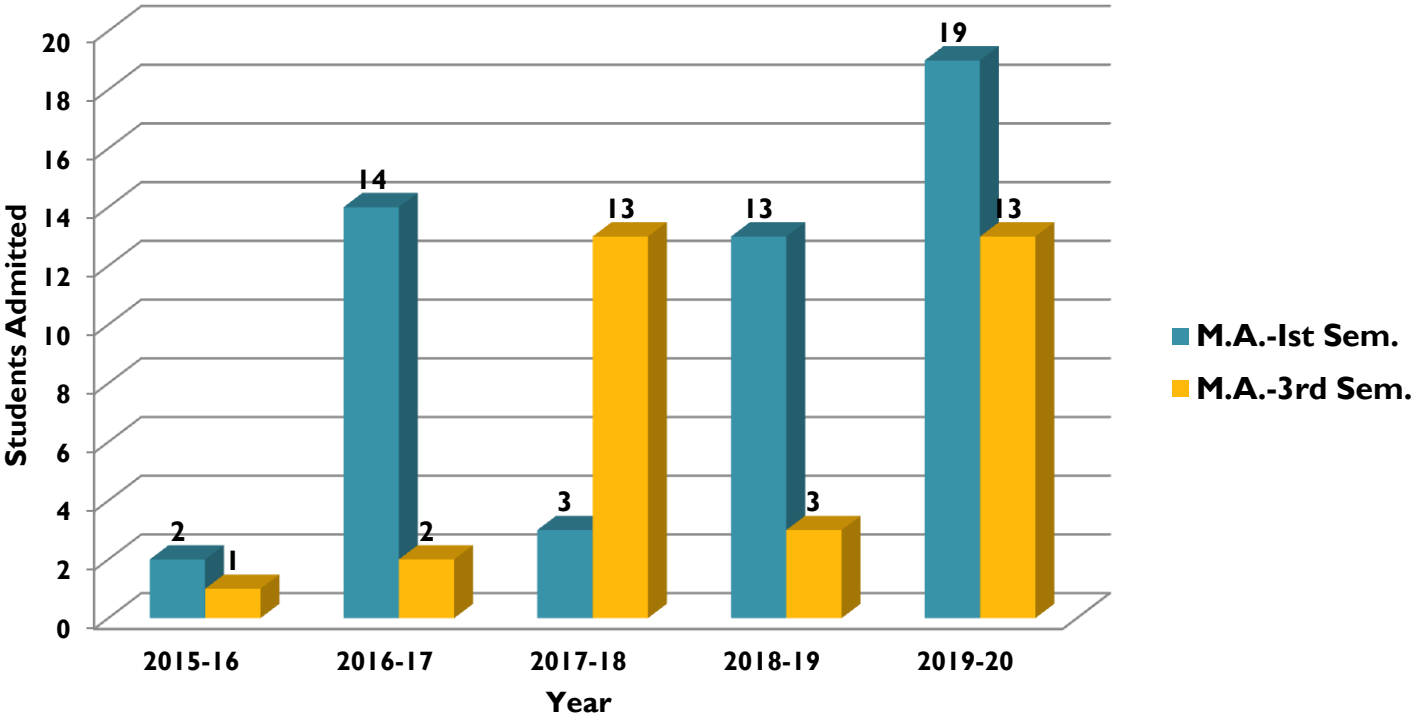

STUDENTS STRENGTH (ADMITTED)

Class (PG)	Number of Students Appeared in Exam (Last Five Years)				
	2015-16	2016-17	2017-18	2018-19	2019-20
M.A.- 1st Sem	2	14	3	13	19
M.A.- 3rd Sem	1	2	13	3	13

POST GRADUATION SOCIOLOGY