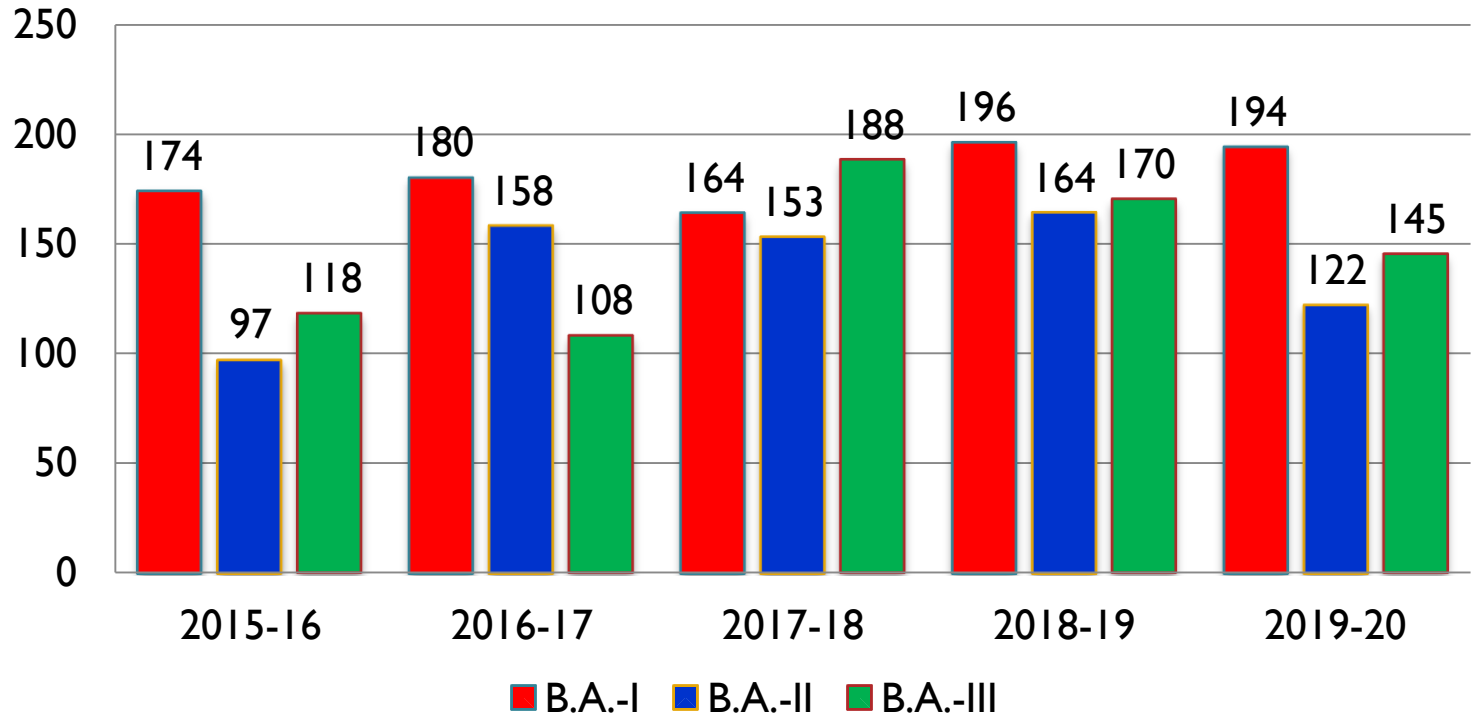

**GOVT. DANVEER TULARAM P.G. COLLEGE UTAI,
DIST.- DURG (C.G.) 491107**

Department of
SOCIOLOGY

UNDER GRADUATION

STUDENTS STRENGTH (ADMITTED)

Class (PG)	Number of Students Appeared in Exam (Last Five Years)				
	2015-16	2016-17	2017-18	2018-19	2019-20
M.A.- 1st Sem	2	14	3	13	19
M.A.- 3 rd Sem	1	2	13	3	13

POST GRADUATION SOCIOLOGY

TEACHER – STUDENTS RATIO

Subject	Class	
Sociology	B.A.	M.A.
	1:182	1:11

PASS PERCENTAGE

YEAR	U.G.	P.G
2015-16	100%	100%
2016-17	85.98%	100%
2017-18	99.35%	100%
2018-19	96.44%	100%
2019-20	100%	100%
2020-21	100%	100%